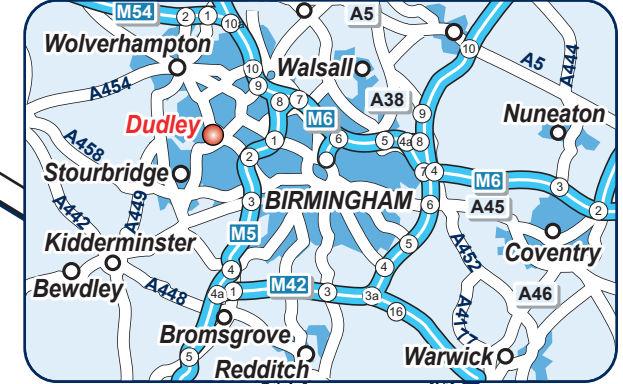

Contact

Tel: ☐ 01384 232131
Fax: ☐ 01384 456197
Email: ☐ rbennett@rbennett.co.uk
Web: ☐ www.rbennett.co.uk

Address

R Bennett & Co Ltd.
Constitution Hill
Dudley, West Midlands
DY2 8RZ

From M6/M1
NORTH & EAST

From M5
SOUTH

From A456
Birmingham

Directions

By Road

From M5 and M6:
Leave M6 at Junction 8 and merge onto M5. Leave M5 at Exit 2, keep left onto Ramp toward A4123 / Birmingham (West) / Dudley. At roundabout take the 2nd exit. At next roundabout take the 4th exit onto A4123 (New Birmingham Road). After two and half miles take 1st exit onto Birmingham Road (A461). At roundabout keep left onto Dudley Southern Bypass. At next roundabout take the 1st exit onto Constitution Hill. Then immediately turn right, R Bennett & Co Ltd. is located in front of you.

Parking:

Parking is available on the site.

By Train:

Tipton and Dudley Port Stations are both 1.8 mile away. For train times call 08457 484950.

By Air:

Birmingham International Airport is about 15 miles away.